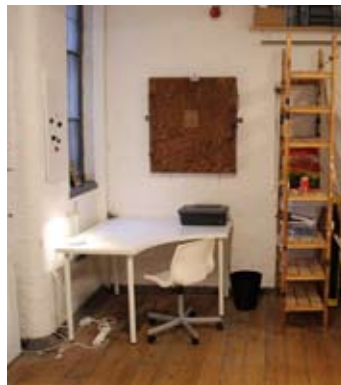

CREATIVE STUDIO

IN CITY CENTRE (L1)

DESK SPACES

NOW AVAILABLE

£70 - £100 PM

INCLUDES:
INTERNET / ELECTRIC / CLEANING
MEETING SPACE / KITCHEN / MAKE SPACE
24 HR ACCESS / FRIENDLY FOLK

EMAIL: RANCH@RE-DOCK.ORG